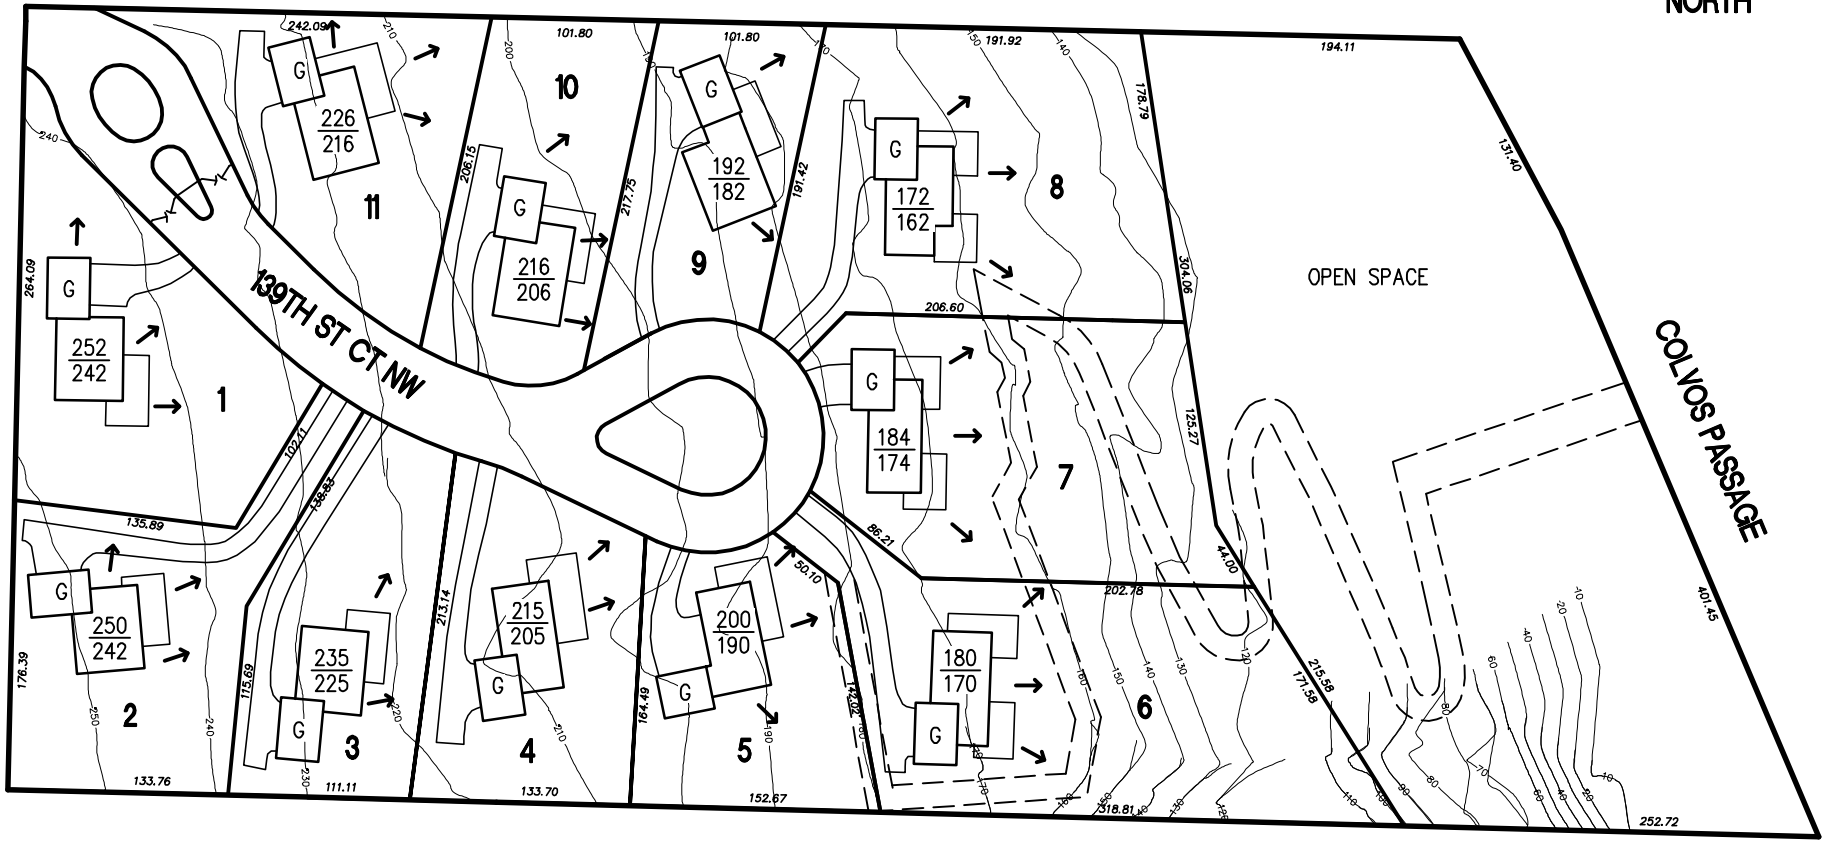

RICHMOND BEACH ESTATES

172 MAX HEIGHT
162 FINISHED FLOOR ELEV